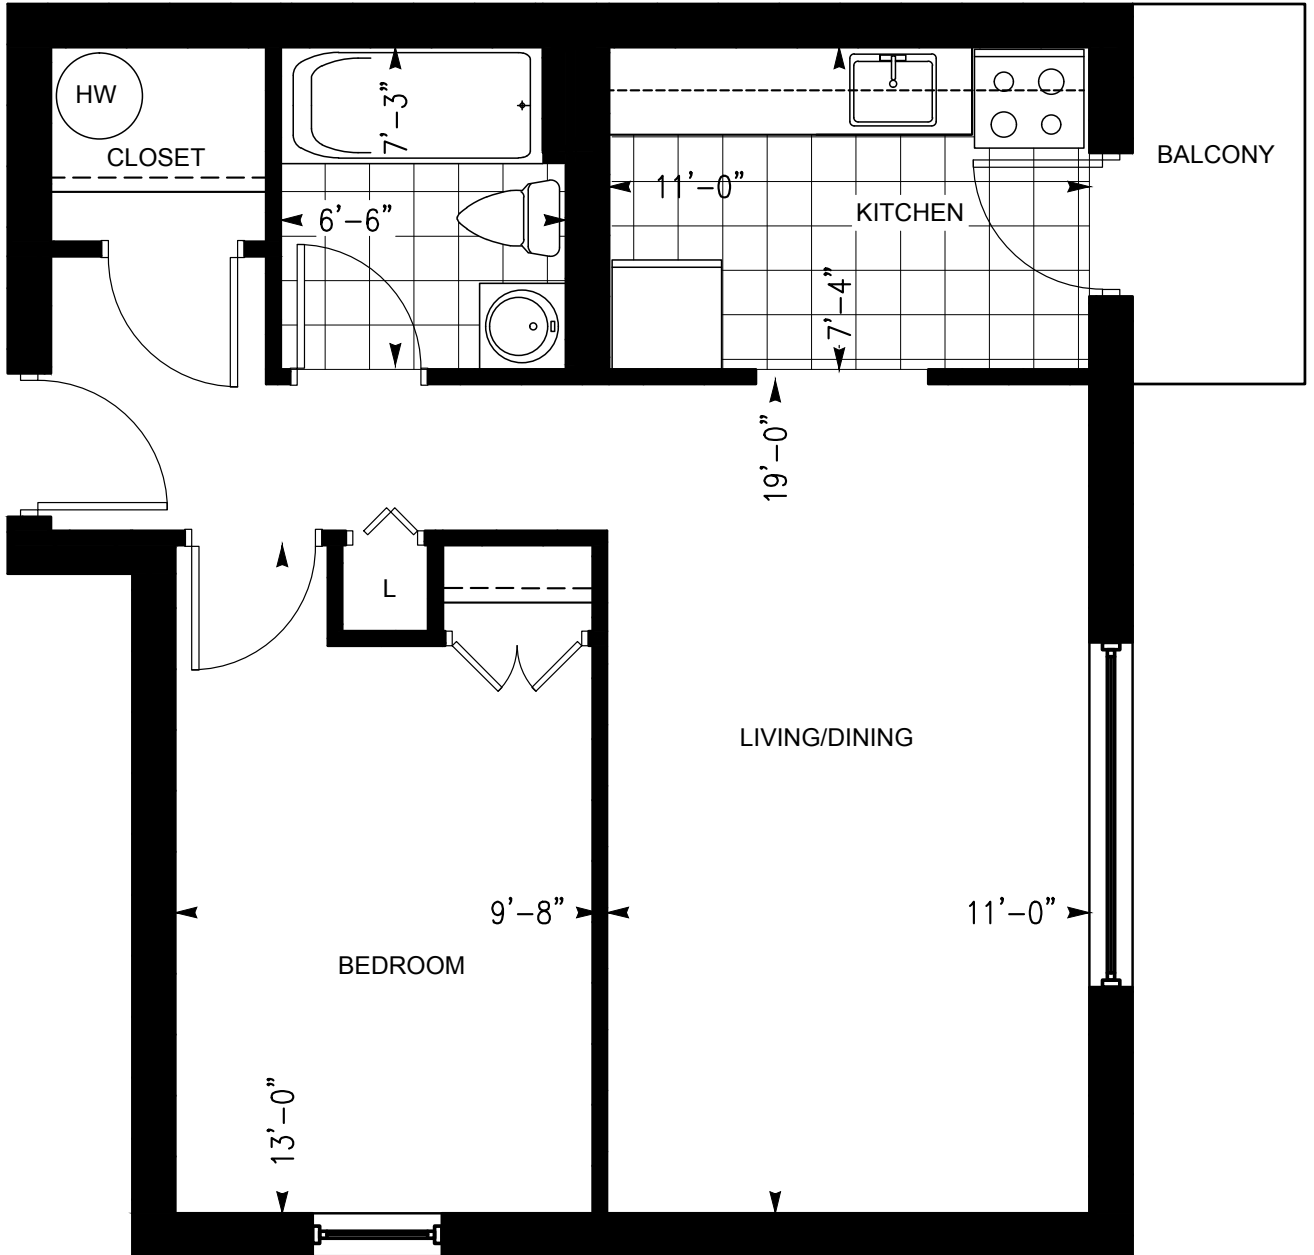

ISLAND VIEW TOWERS

8885 RIVERSIDE DRIVE, WINDSOR, ONTARIO

ONE BEDROOM SUITE

Dimensions shown for typical floorplans are not exact, actual sizes may vary. Please contact your leasing consultant for more information.